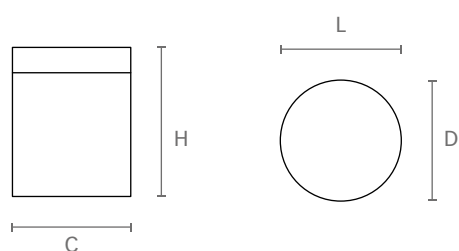

ART. **123**

design: Studio Mital

Pomolo in acciaio inox tornito, completo di vite M4 x 25.

Turned stainless steel knob, complete M4 x 25 screw.

Misure / Sizes

Finiture / Finishes

Inox satinato
Satined stainless steel